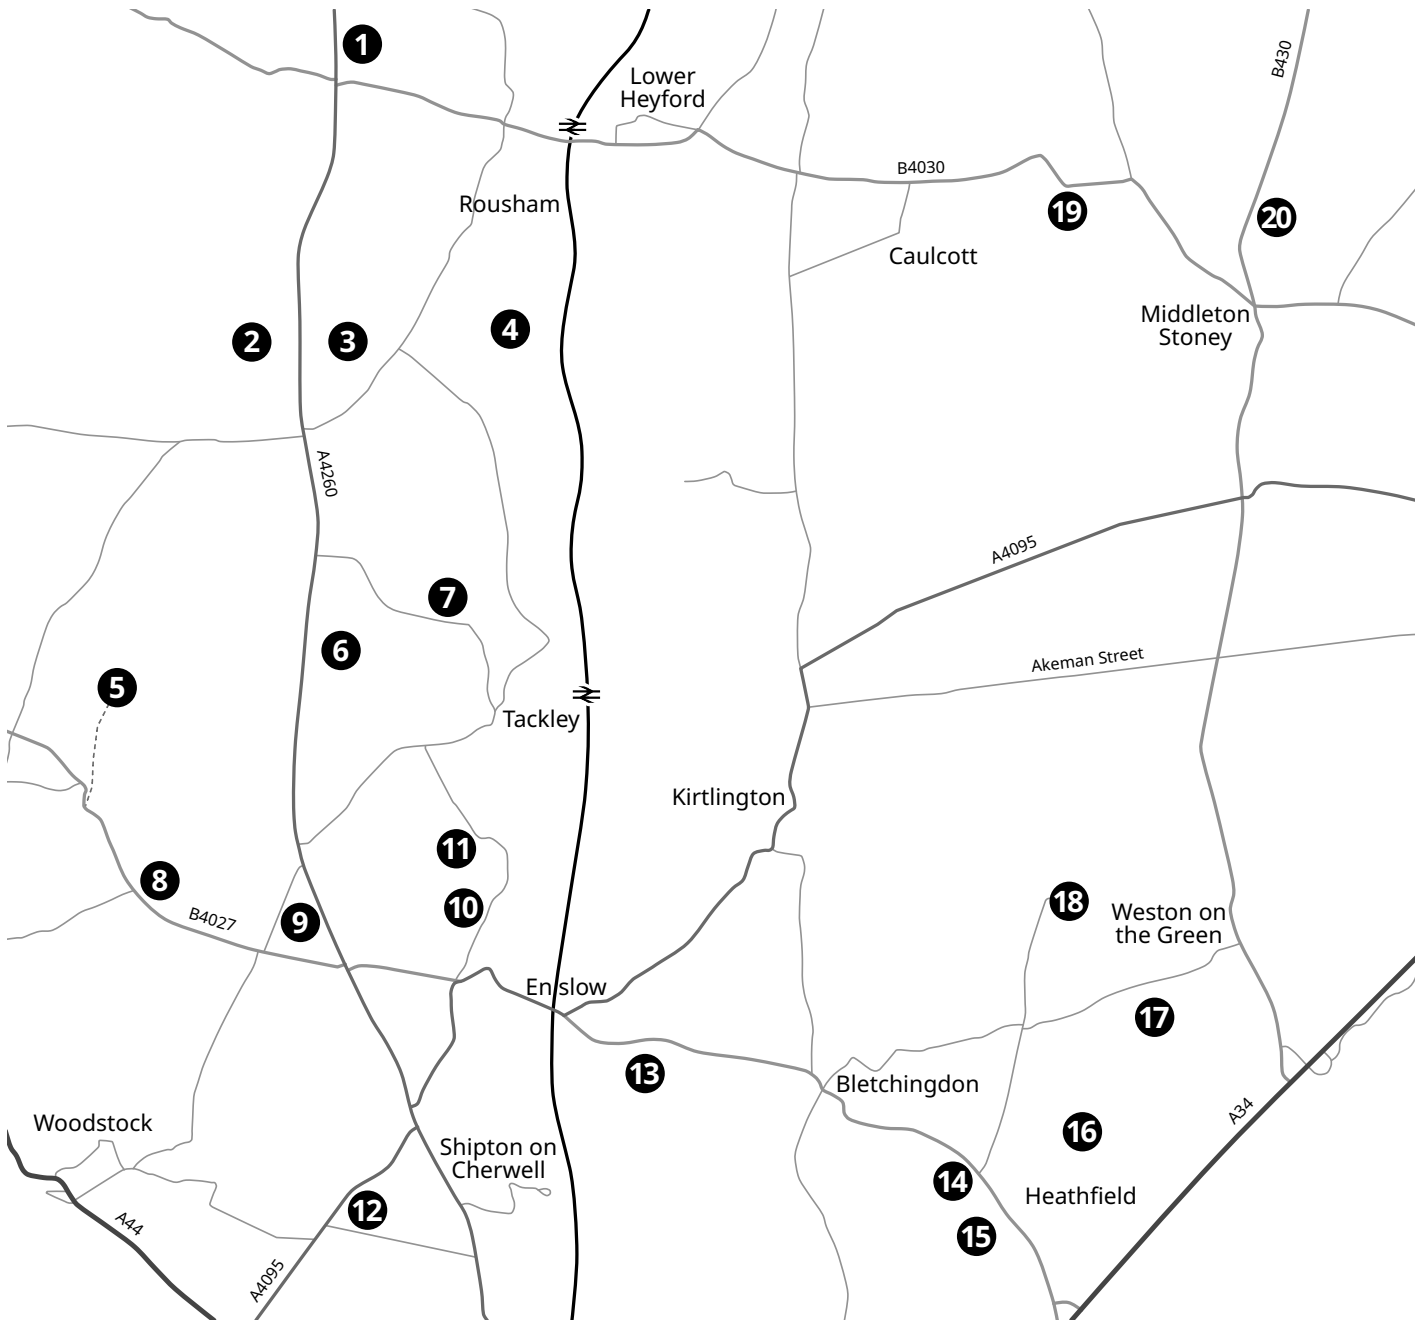

Test your knowledge: farms

By Martin Edwards for the Tackley Newsletter ♦ Answers at tackleynewsletter.co.uk

Match the numbered locations to the current or historic farm names below.

College Farm

Dewars Farm

Diamond Farm

Field Barn Farm

Frogsnest Farm

Greenhill Farm

Holt Farm

Home Farm

Leys Farm

Lower Dornford Farm

Lower Whitehill Farm

New Barn Farm

Old Man Leys Farm

Park Farm

Sansom's Farm

Staplehurst Farm

Stonehouse Farm

Upper Campsfield Farm

Upper Weaveley Farm

Wood Farm